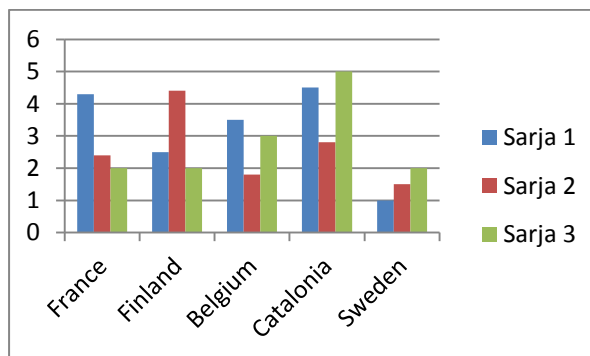

February-Helmikuu

5. fifth, viides

Timetable of school year 2013-14 (187 schooldays)

School begins 9.8.2013
Autumn vacation 14.-20.10.2013
Last day of the semester 21.12.2013
Christmas vacation 23.12.2013-1.1.2014

School begins 7.1.2014
Winter holidays 24.2.-2.3.2014
Easter vacation 18.-21.4.2014
Last schoolday 31.5.2014
School begins 11.8.2014

1. Compare the length of Easter vacation in Comenius countries. Who has the longest vacation?
2. Compare the length of summer vacation in Comenius countries. Who has the shortest and who has the longest vacation?
3. Draw the diagram. **For example:**